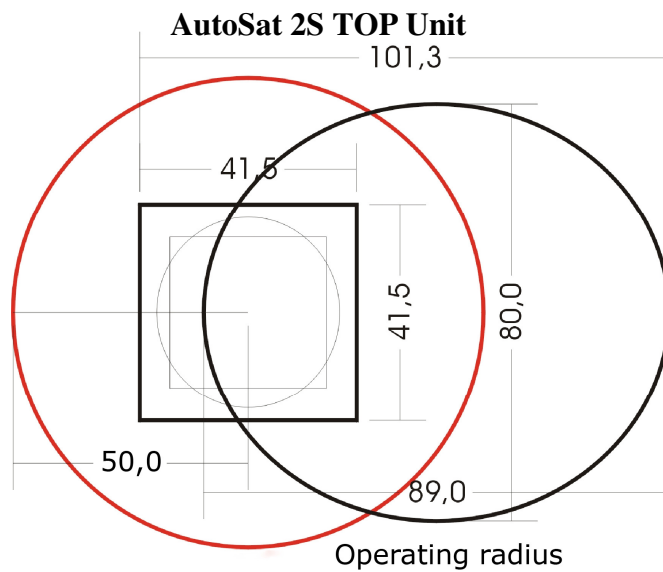

Made in Germany and 3 Years warranty is another advantage of this High Quality Satellite System.

Approx Roof Space Requirements:

Technical Data:

• Model:	AutoSat 2S
• Dish Size:	85 cm
• Height when closed approx:	20 cm
• Weight approx:	16 kg
• LNB:	Single or Twin
• Search modus	digital